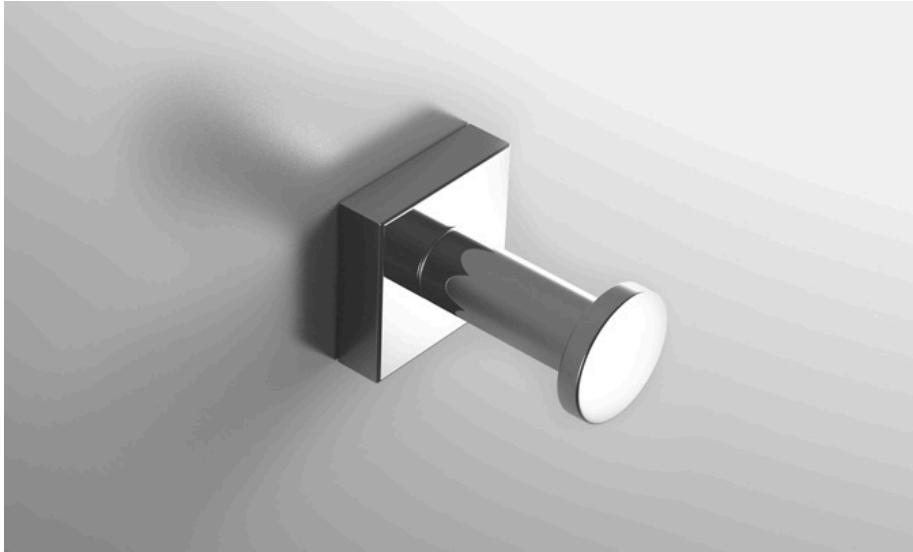

neelnox

LET
THERE
BE **DESIGN.**

FEATURES

- Premium 304 Grade Stainless Steel
- Solid Mount Construction
- Concealed Installation Hardware
- State of the art wall anchors included for installation on Dry wall or Tile

COLLECTION NAVIGATOR

ROBE HOOK

Model	Product	Finishes Available
NAV-RHS1	Robe Hook	Multiple finishes available. Over 23 finishes to choose from.

FINISHES			
	Polished (-P)	Antique Copper (-ACOP)	Polished Gold (-PGLD)
	Brushed (-B)	Polished Brass (-PBRS)	Brushed Copper (-BCOP)
	Brushed Gold (-BGLD)	Matte White (-WHT)	Brushed Rose Gold (-BRGD)
	Matte Black (-BLK)	Brushed Modern Bronze (-BMBRZ)	Brushed Black (-BRBLK)
	Oil Rubbed Bronze (-ORB)	Glossy White (-GWHT)	Polished Black (-PBLK)
	Brushed Brass (-BBRS)	Polished Rose Gold (-PRGD)	Antique Nickel (-ANKL)
	Brushed Bronze (-BBRZ)	Unlacquered Brass (-UBRS)	Black Nickel (-NKBL)
	Antique Brass (-ABRS)	Polished Nickel (-PNKL)	